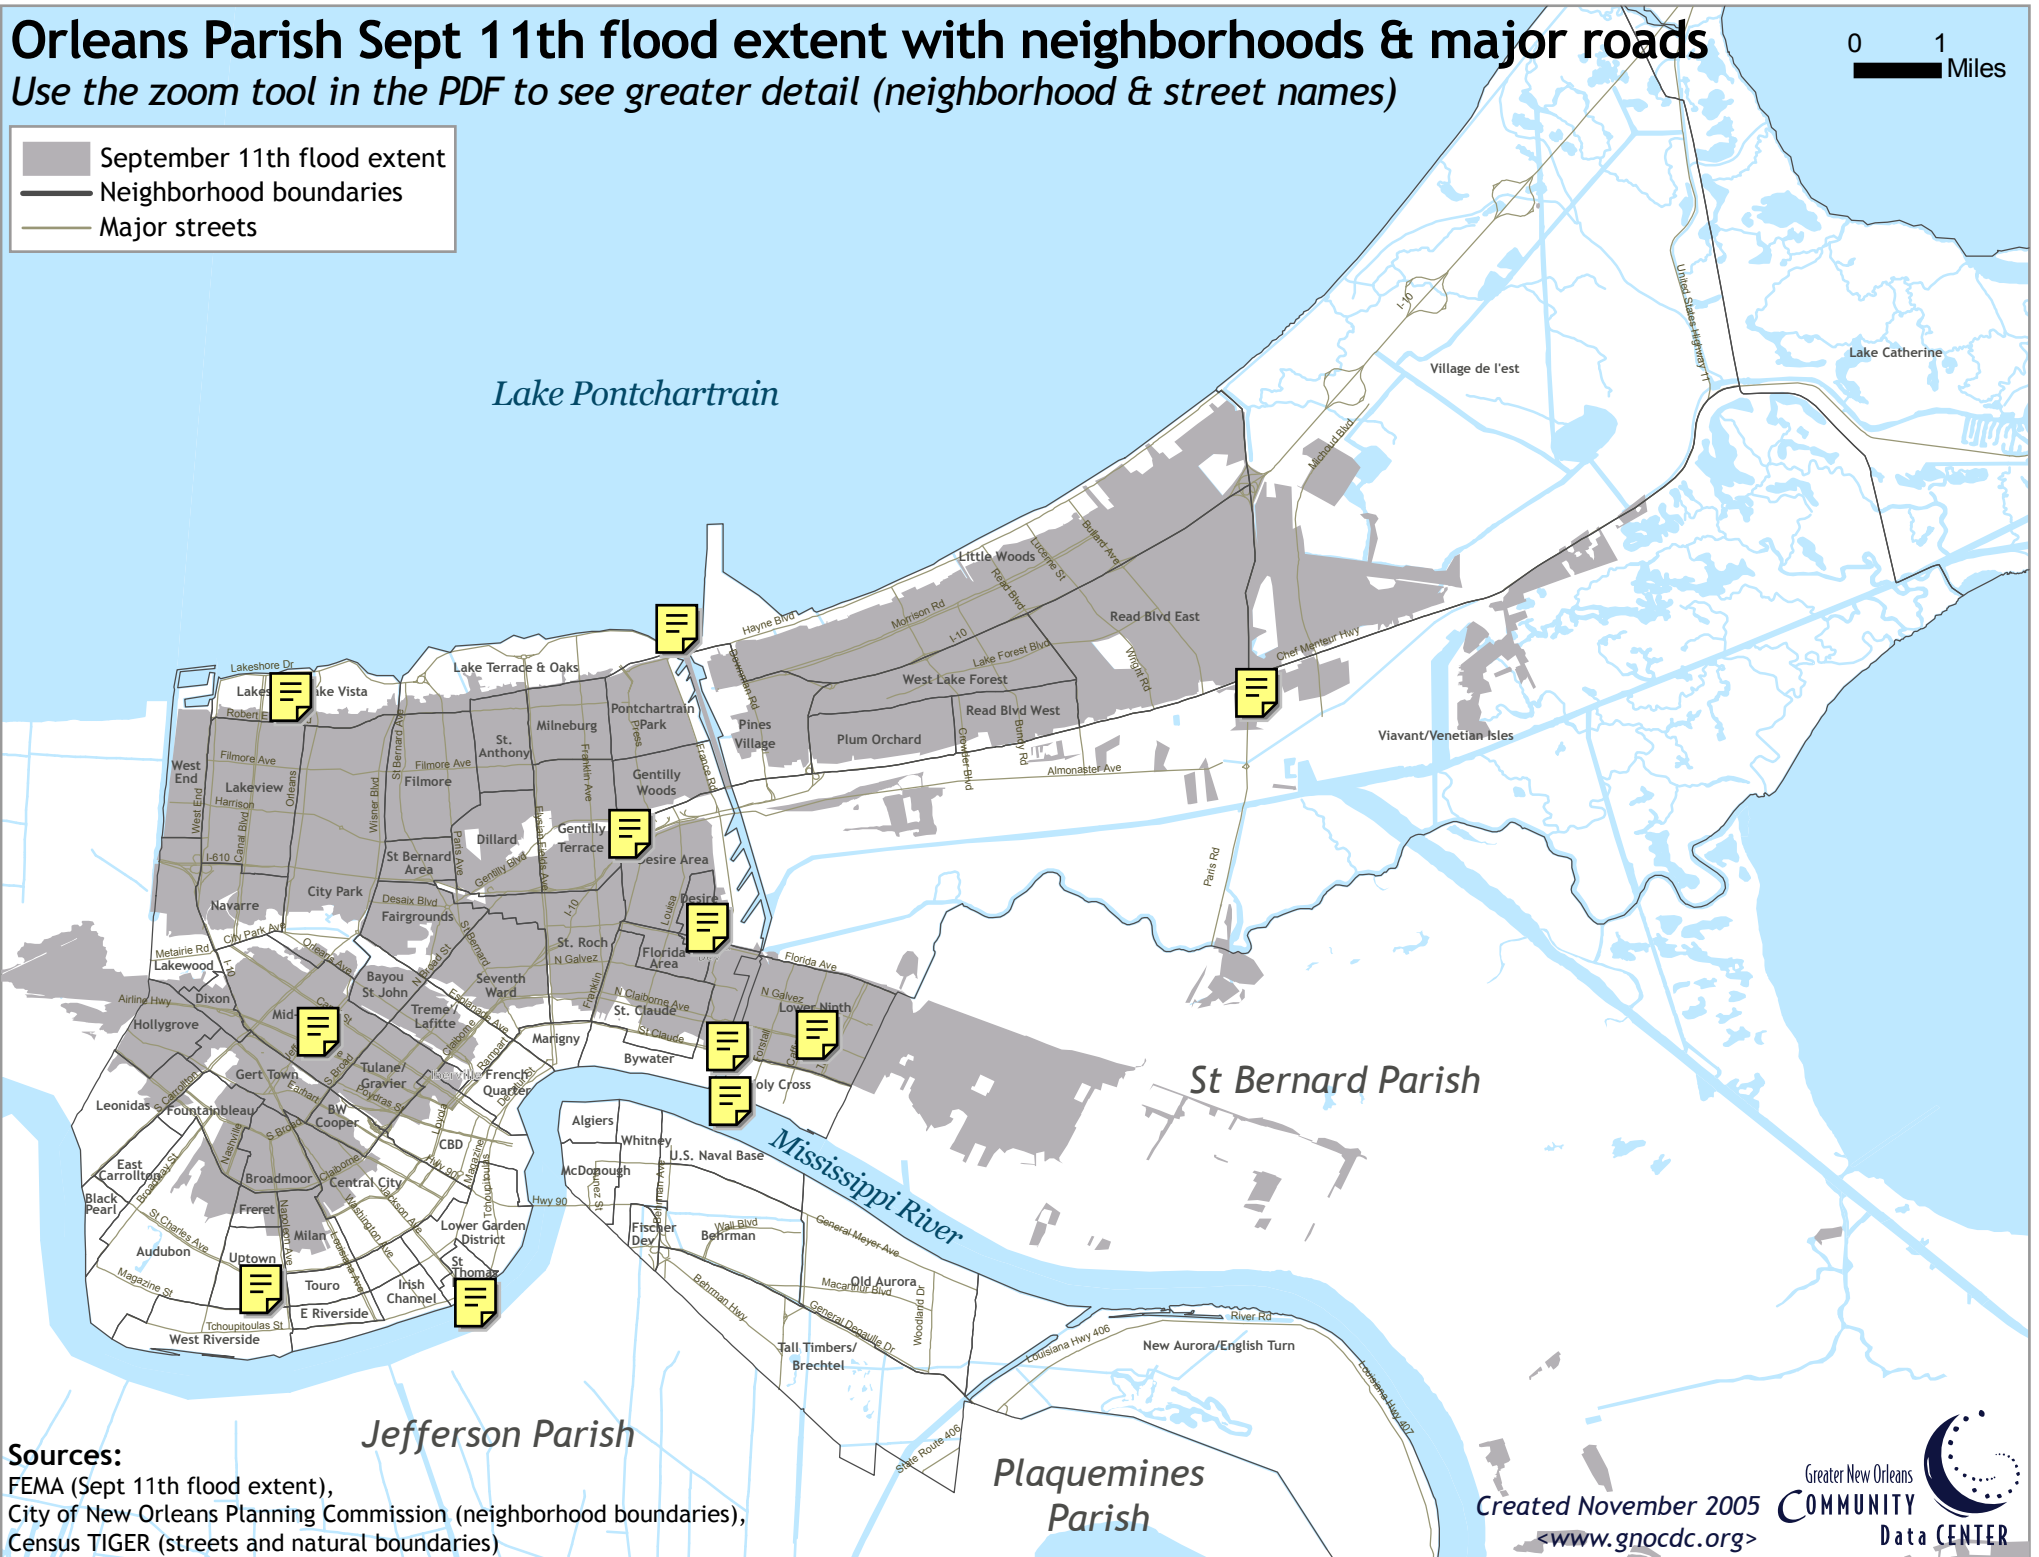

# Orleans Parish Sept 11th flood extent with neighborhoods & major roads

Use the zoom tool in the PDF to see greater detail (neighborhood & street names)

0 1 Miles

- September 11th flood extent
- Neighborhood boundaries
- Major streets

Sources:  
FEMA (Sept 11th flood extent),  
City of New Orleans Planning Commission (neighborhood boundaries),  
Census TIGER (streets and natural boundaries)